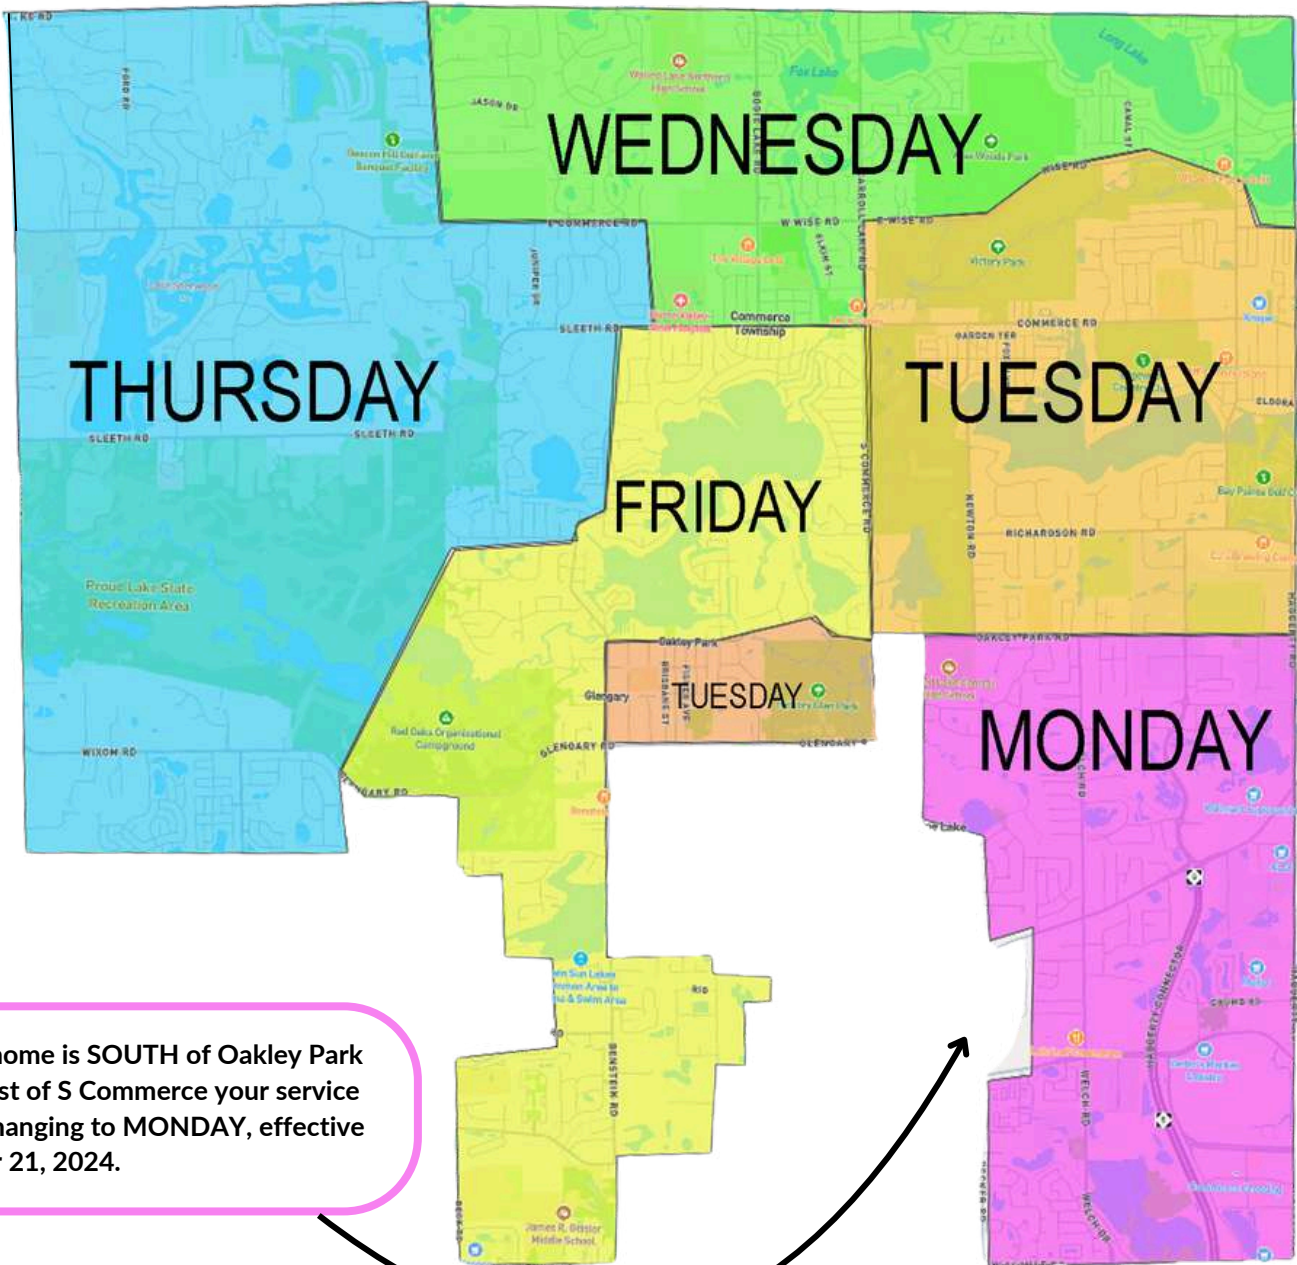

EFFECTIVE OCTOBER 21, 2024 YOUR SERVICE DAY MAY HAVE CHANGED. PLEASE REVIEW THE INFORMATION CONTAINED IN THIS BROCHURE THOROUGHLY.

Please use the map enclosed in this brochure for the collection day based on where you live. We recommend having your materials at the curb 6:30 AM or later the night before, but must be to the curb by 6:30 AM on your collection day in order to have your waste, recycle and compost ready when we arrive.

Check our website www.prioritywaste.com for updates about your service, our company, and a digital copy of this brochure.

Commerce Township Service Map

ATTENTION: This new schedule goes into effect October 21, 2024