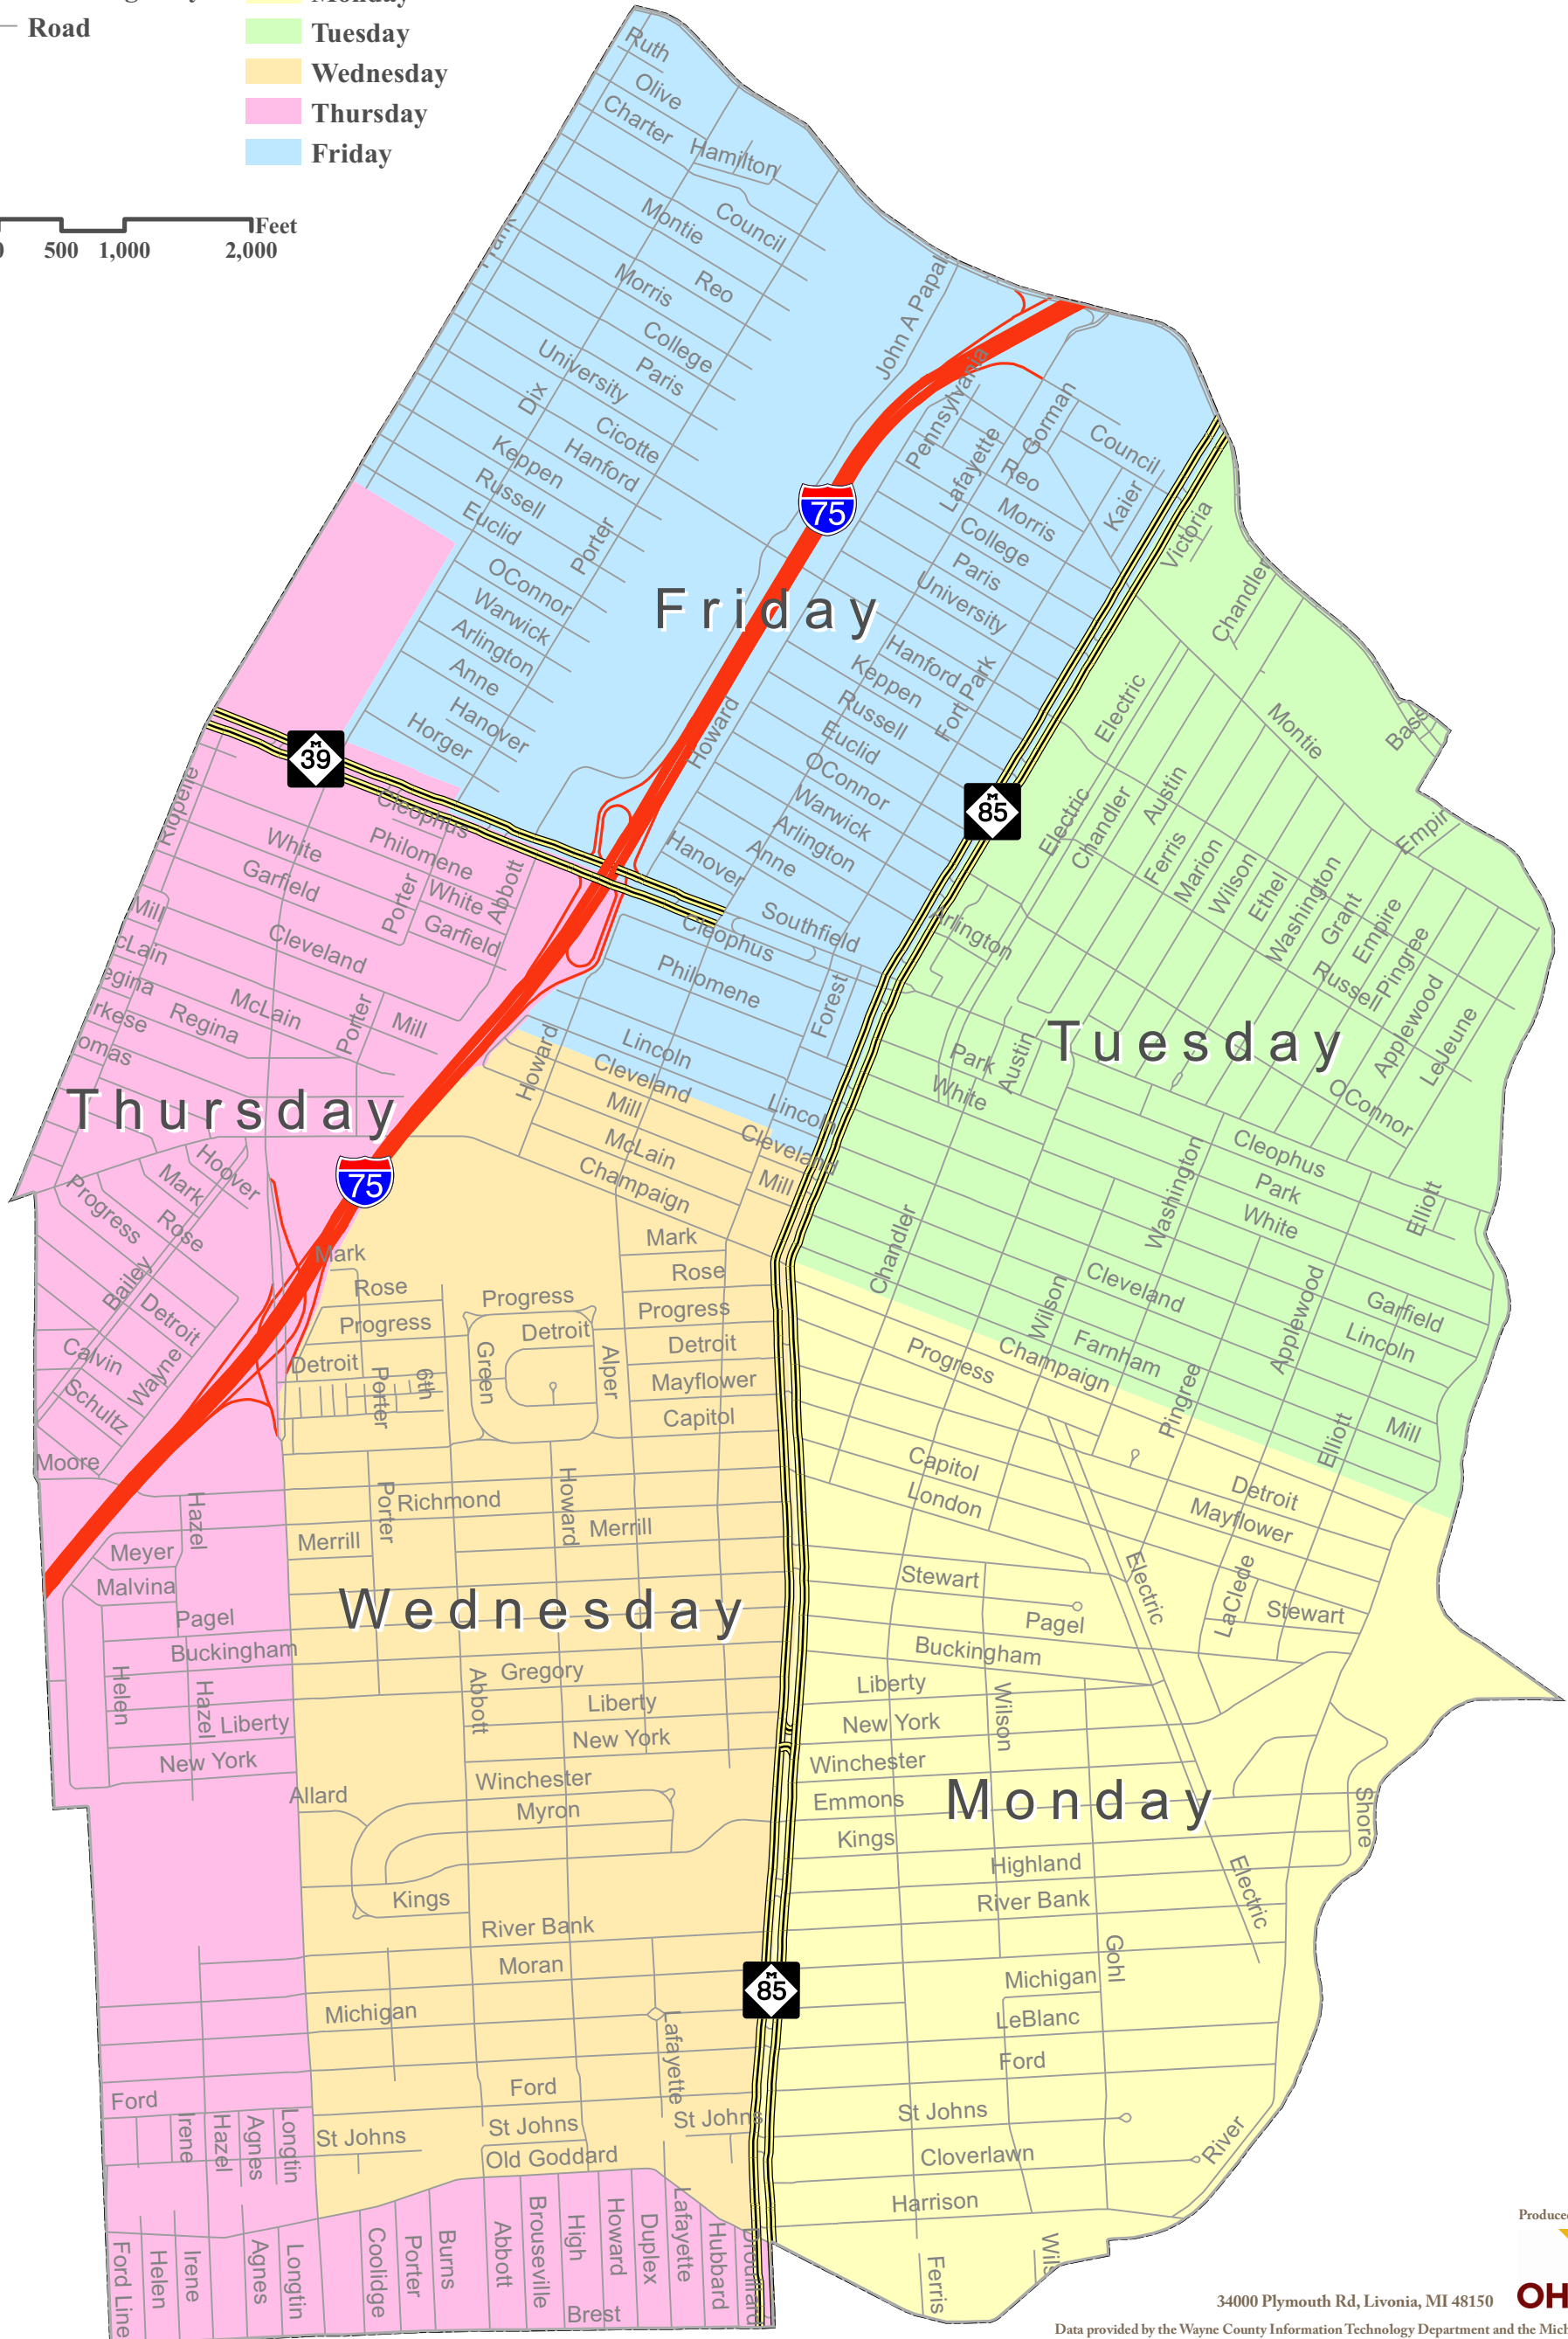

Service & Operations Schedule

City of Lincoln Park

March 2007

-  Interstate
 -  State Highway
 -  Road
- Refuse Collection District**
 -  Monday
 -  Tuesday
 -  Wednesday
 -  Thursday
 -  Friday

Produced by:

34000 Plymouth Rd, Livonia, MI 48150

Data provided by the Wayne County Information Technology Department and the Michigan Center for Geographic Information. Orchard, Hiltz, and McClintock does not warrant the accuracy of the data and/or the map. This document is intended to depict the approximate spatial location of the mapped features within the City and all use is strictly at the user's own risk. Printed October 24, 2006